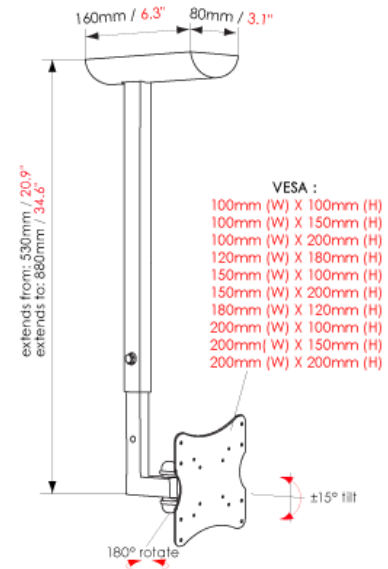

Ceiling Mount

Model – MPA04-BK

Secure wall mount suitable for use with 26", 32", 42" & 47" LCD Displays.

- Suitable for LCD Display size 26" to 47"
- Vesa compliant
- Max load 80kg
- Finish black