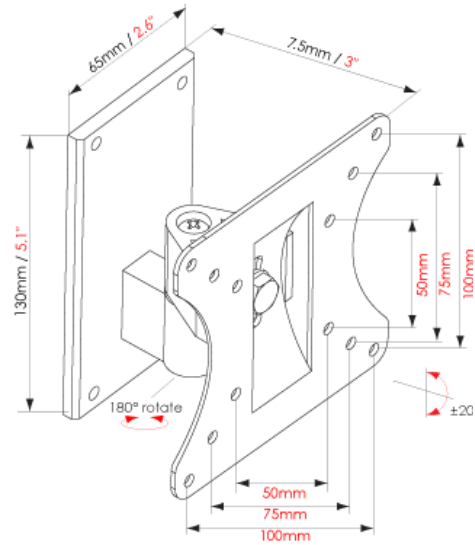

Tilt & Turn Wall Mount

Model – MPA02-BK

Secure wall mount suitable for use with 15", 20" & 26" LCD Displays.

- Suitable for LCD Display size 15" to 26"
- Vesa compliant 50/75/100mm
- Max load 20kg
- Black finish
- Weight 0.8kg