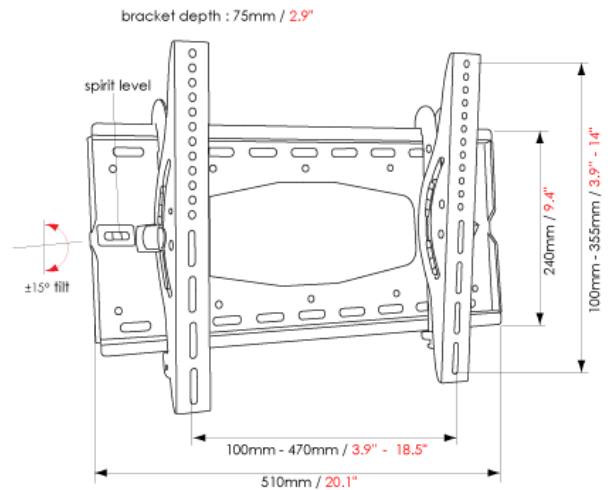

Tilting Wall Mount

Model – MPA03-BK

Secure wall mount suitable for use with 26", 32", 42" & 47" LCD Displays.

- Suitable for LCD Display size 26" to 47"
- Vesa compliant
- Max load 80kg
- Black finish